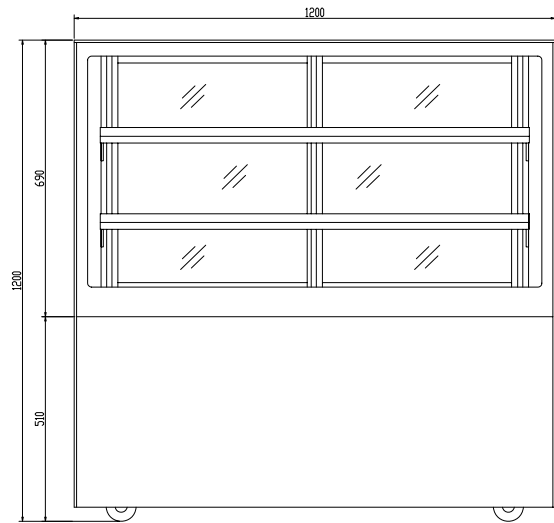

BACK

SIDE VIEW

SECTION VIEW

ELEVATION

PLAN

Drawn by:		SKU Code (s)
Date:	16/06/2019	DB951
Drawing title:	DB951 Deli Showcase Refrigerator	
Status:	Final	Revision: 1