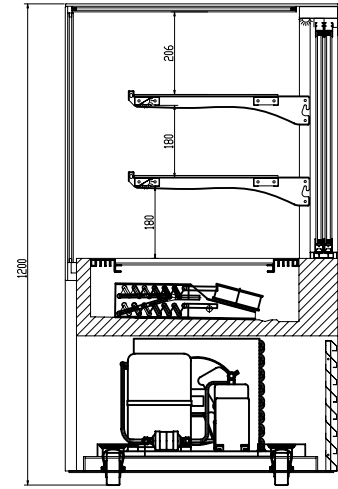

BACK

SIDE VIEW

SECTION VIEW

ELEVATION

PLAN

Drawn by:		SKU Code (s)
Date:	16/06/2019	DB951
Drawing title:	DB951 Deli Showcase Refrigerator	
Status:	Final	Revision: 1