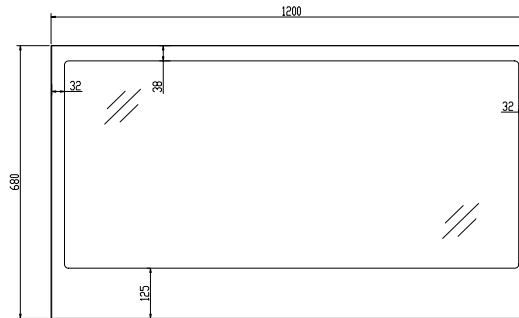

BACK

SIDE VIEW

SECTION VIEW

ELEVATION

PLAN

Drawn by:		SKU Code (s)
Date:	16/06/2019	DB951
Drawing title:	DB951 Deli Showcase Refrigerator	
Status:	Final	Revision: 1